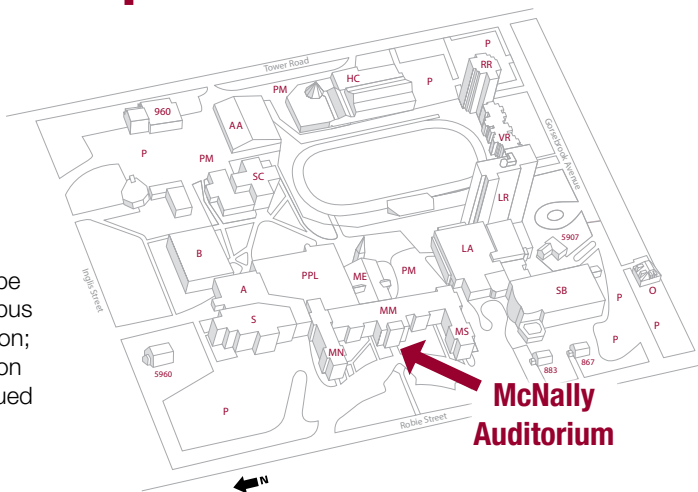

Campus Map

Parking

Free parking will be available on campus during Convocation; no parking violation tickets will be issued at these times.

| | | | |
|----|--|----|----------------|
| A | Atrium | ME | McNally East |
| AA | Alumni Arena | MN | McNally Main |
| B | Burke Building | MN | McNally North |
| HC | Homburg Centre for Health and Wellness | MS | McNally South |
| LA | Loyala Academic Complex | O | The Oaks |
| LR | Loyala Residence | P | Parking |
| | | PM | Parking Meters |

| | |
|-----|------------------------------------|
| PPL | Patrick Power Library |
| RR | Rice Residence |
| S | Science Building |
| SB | Sobey Building |
| SC | O'Donnell Hennessey Student Centre |
| VR | Vanier Residence |

| | |
|------|-------------------------------|
| 883 | 883 Robie St |
| 867 | 867 Robie St |
| 960 | TESL / BDC |
| 5907 | 5907 Gorsebrook Ave |
| 5960 | Gorsebrook Research Institute |

SAINT MARY'S
UNIVERSITY SINCE 1802