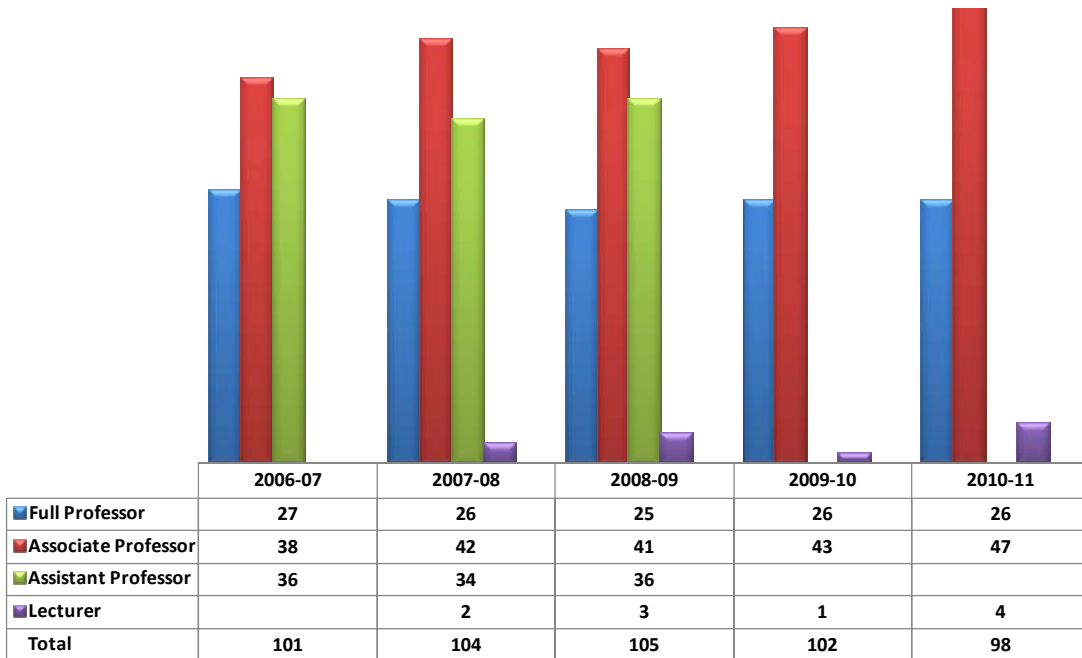

Saint Mary's University Faculty

Full Time Faculty by Rank:

[Arts](#)
[Commerce](#)
[Science](#)
[Total](#)

Part Time Faculty

[FTE by Faculty](#)

Additional faculty statistics are available by referencing the [Atlantic Common University Data Set](#).

Full Time Arts Faculty - by Rank

[Return to List](#)

Full Time Commerce Faculty - by Rank

[Return to List](#)

Full Time Science Faculty - by Rank

[Return to List](#)

Full Time Faculty - by Rank

[Return to List](#)