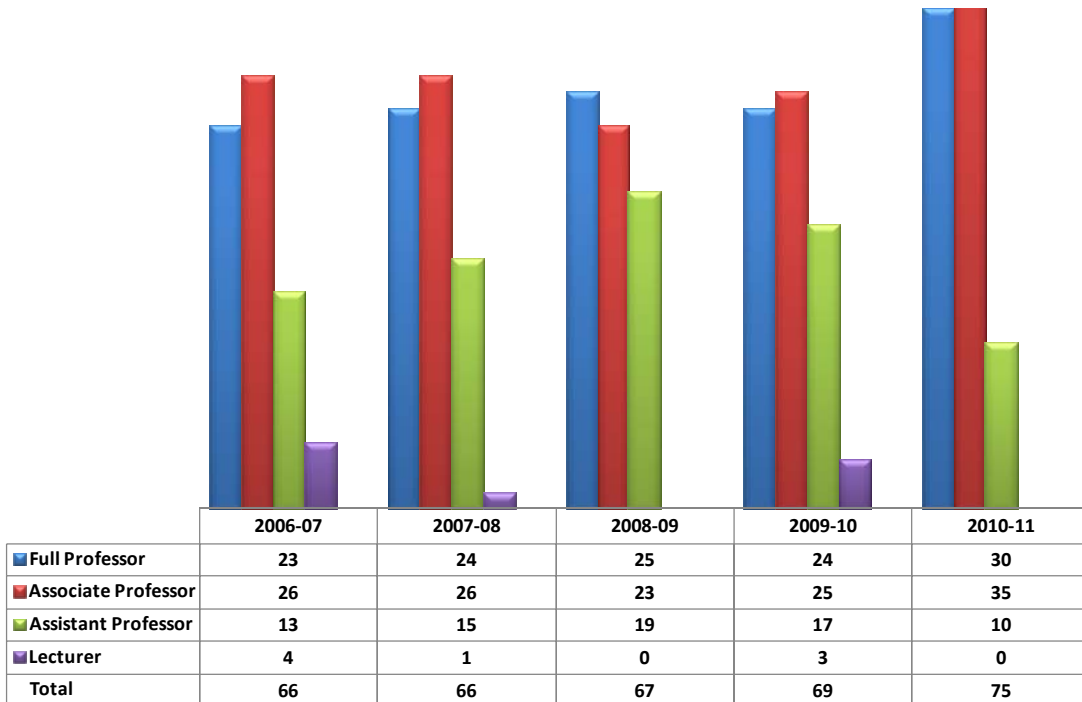

Saint Mary's University Faculty

Full Time Faculty by Rank:

[Arts](#)
[Commerce](#)
[Science](#)
[Total](#)

Part Time Faculty

[FTE by Faculty](#)

Additional faculty statistics are available by referencing the [Atlantic Common University Data Set](#).

Full Time Arts Faculty - by Rank

[Return to List](#)

Full Time Commerce Faculty - by Rank

[Return to List](#)

Full Time Science Faculty - by Rank

[Return to List](#)

Full Time Faculty - by Rank

[Return to List](#)