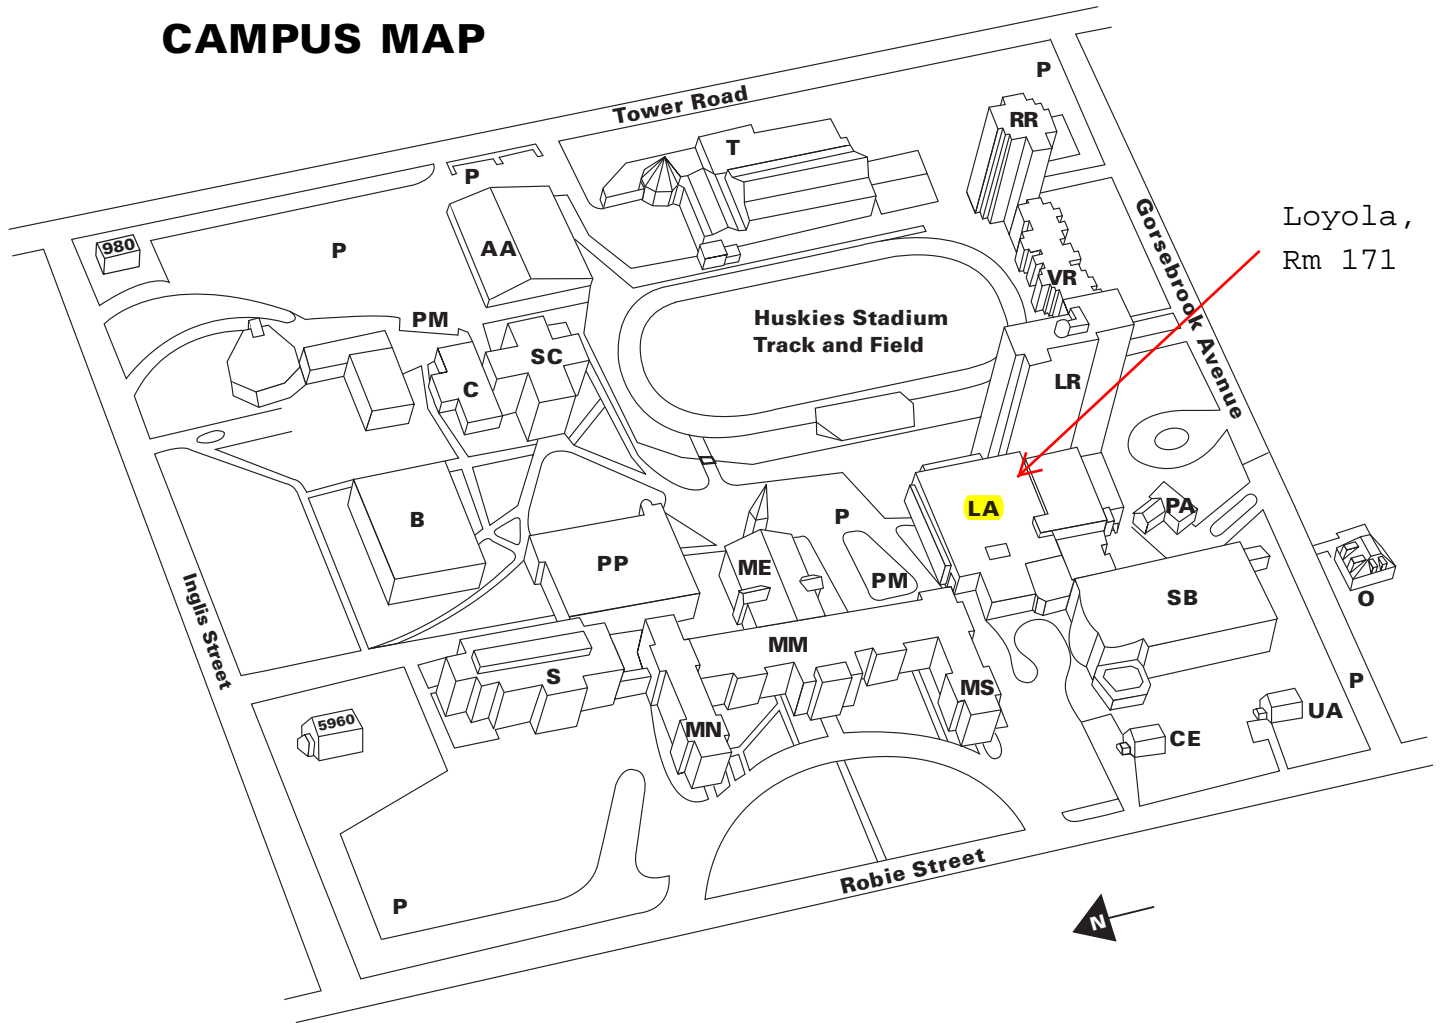

## CAMPUS MAP

### LEGEND

<b>AA</b>	Alumni Arena	<b>S</b>	Science Building
<b>B</b>	Burke Building	<b>SB</b>	Sobey Building
<b>C</b>	Cafeteria	<b>SC</b>	O'Donnell Hennessey Student Centre
<b>CE</b>	Continuing Education	<b>T</b>	The Tower
<b>LA</b>	Loyola Academic Complex	<b>UA</b>	Development/Alumni
<b>LR</b>	Loyola Residence	<b>VR</b>	Vanier Residence
<b>ME</b>	McNally East Wing	<b>980</b>	TESL Centre
<b>MM</b>	McNally Main	<b>5960</b>	Gorsebrook Research Institute for Atlantic Canada Studies
<b>MN</b>	McNally North Wing		CN Centre for Occupational Health & Safety
<b>MS</b>	McNally South Wing		
<b>O</b>	The Oaks/International Activities		
<b>P</b>	Parking		
<b>PA</b>	Public Affairs/Institutional Research		
<b>PM</b>	Parking Meters		
<b>PPL</b>	Patrick Power Library		
<b>RR</b>	Rice Residence		

*All main buildings are wheelchair accessible and most are connected by tunnels or walkways.*