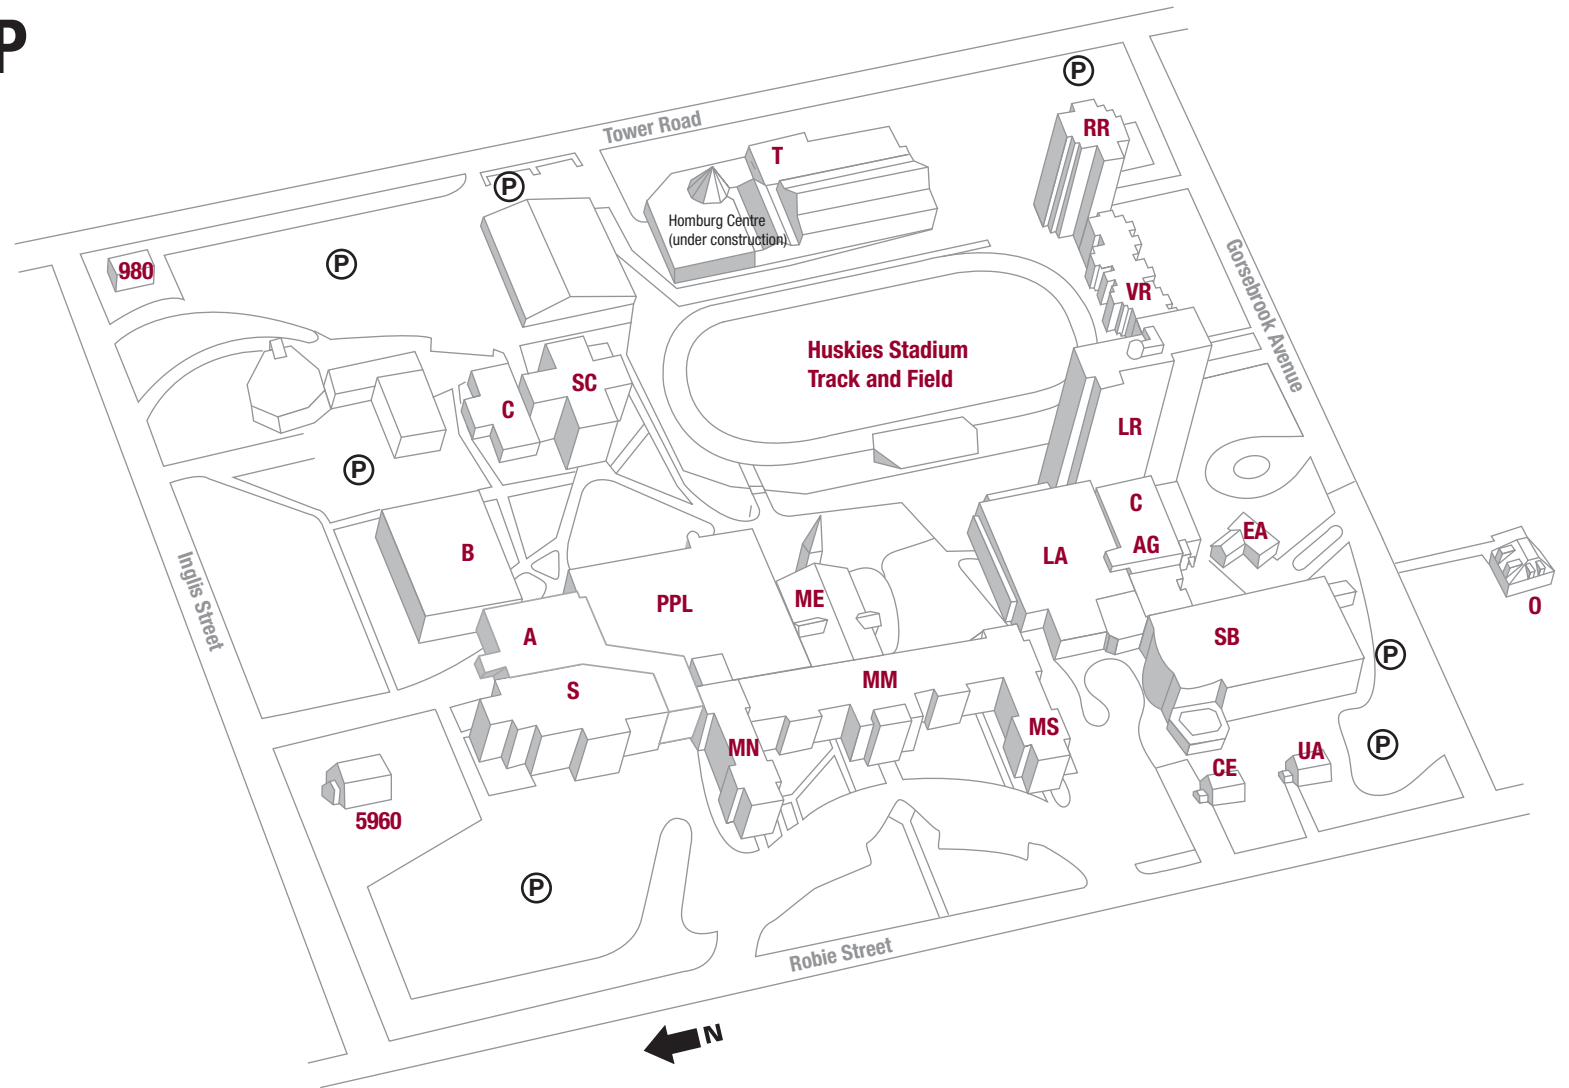

CAMPUS MAP

One University. One World. Yours.

- | | | | | | | | |
|-----------|----------------------|-----------|-----------------------------------|------------|------------------------------------|-------------|---|
| A | Atrium | LA | Loyola Academic Complex | (P) | Parking | T | The Tower |
| AA | Alumni Arena | LR | Loyola Residence | PPL | Patrick Power Library | UA | Development/Alumni |
| AG | Art Gallery | ME | McNally East Wing | RR | Rice Residence | VR | Vanier Residence |
| B | Burke Building | MM | McNally Main | S | Science Building | 980 | TESL Centre |
| C | Cafeteria | MN | McNally North Wing | SB | Sobey Building | 5960 | Gorsebrook Research Institute for Atlantic Canada Studies/ CN Centre for Occupational Health & Safety |
| CE | Continuing Education | MS | McNally South Wing | SC | O'Donnell Hennessey Student Centre | | |
| EA | External Affairs | O | The Oaks/International Activities | | | | |

All main buildings are wheelchair accessible and most are connected by tunnels or walkways.