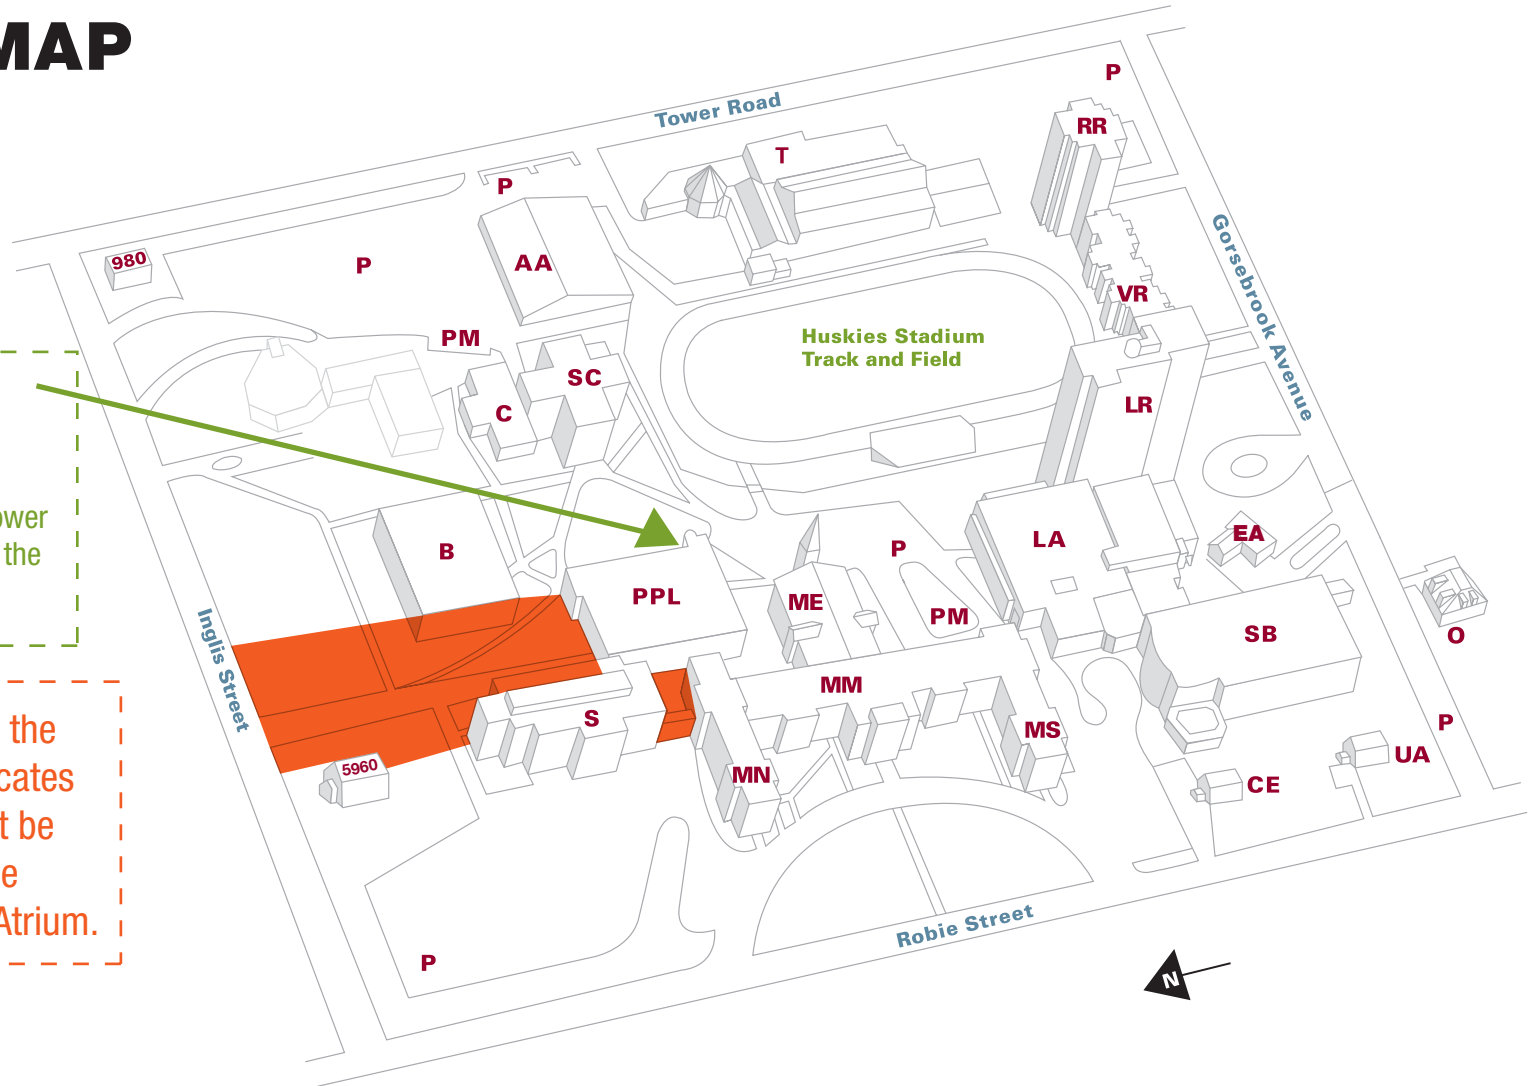

CAMPUS MAP

One University. One World. Yours.

TEMPORARY MAIN ENTRANCE:

Effective May 11, 2009, the only entrance to the Patrick Power Library will be located on the east side of the building.

PLEASE NOTE: That the orange shading indicates the area that will not be accessible during the Construction of the Atrium.

LEGEND

- | | | | |
|-----------------------------------|--|----------------------------------|---|
| AA Alumni Arena | ME McNally East Wing | EA External Affairs | SC O'Donnell Hennessey Student Centre |
| B Burke Building | MM McNally Main | PM Parking Meters | T The Tower |
| C Cafeteria | MN McNally North Wing | PPL Patrick Power Library | UA Development/Alumni |
| CE Continuing Education | MS McNally South Wing | RR Rice Residence | VR Vanier Residence |
| LA Loyola Academic Complex | O The Oaks/International Activities | S Science Building | 980 TESL Centre |
| LR Loyola Residence | P Parking | SB Sobey Building | 5960 Gorsebrook Research Institute for Atlantic Canada Studies & CN Centre for Occupational Health & Safety. |

All main buildings are wheelchair accessible and most are connected by tunnels or walkways.