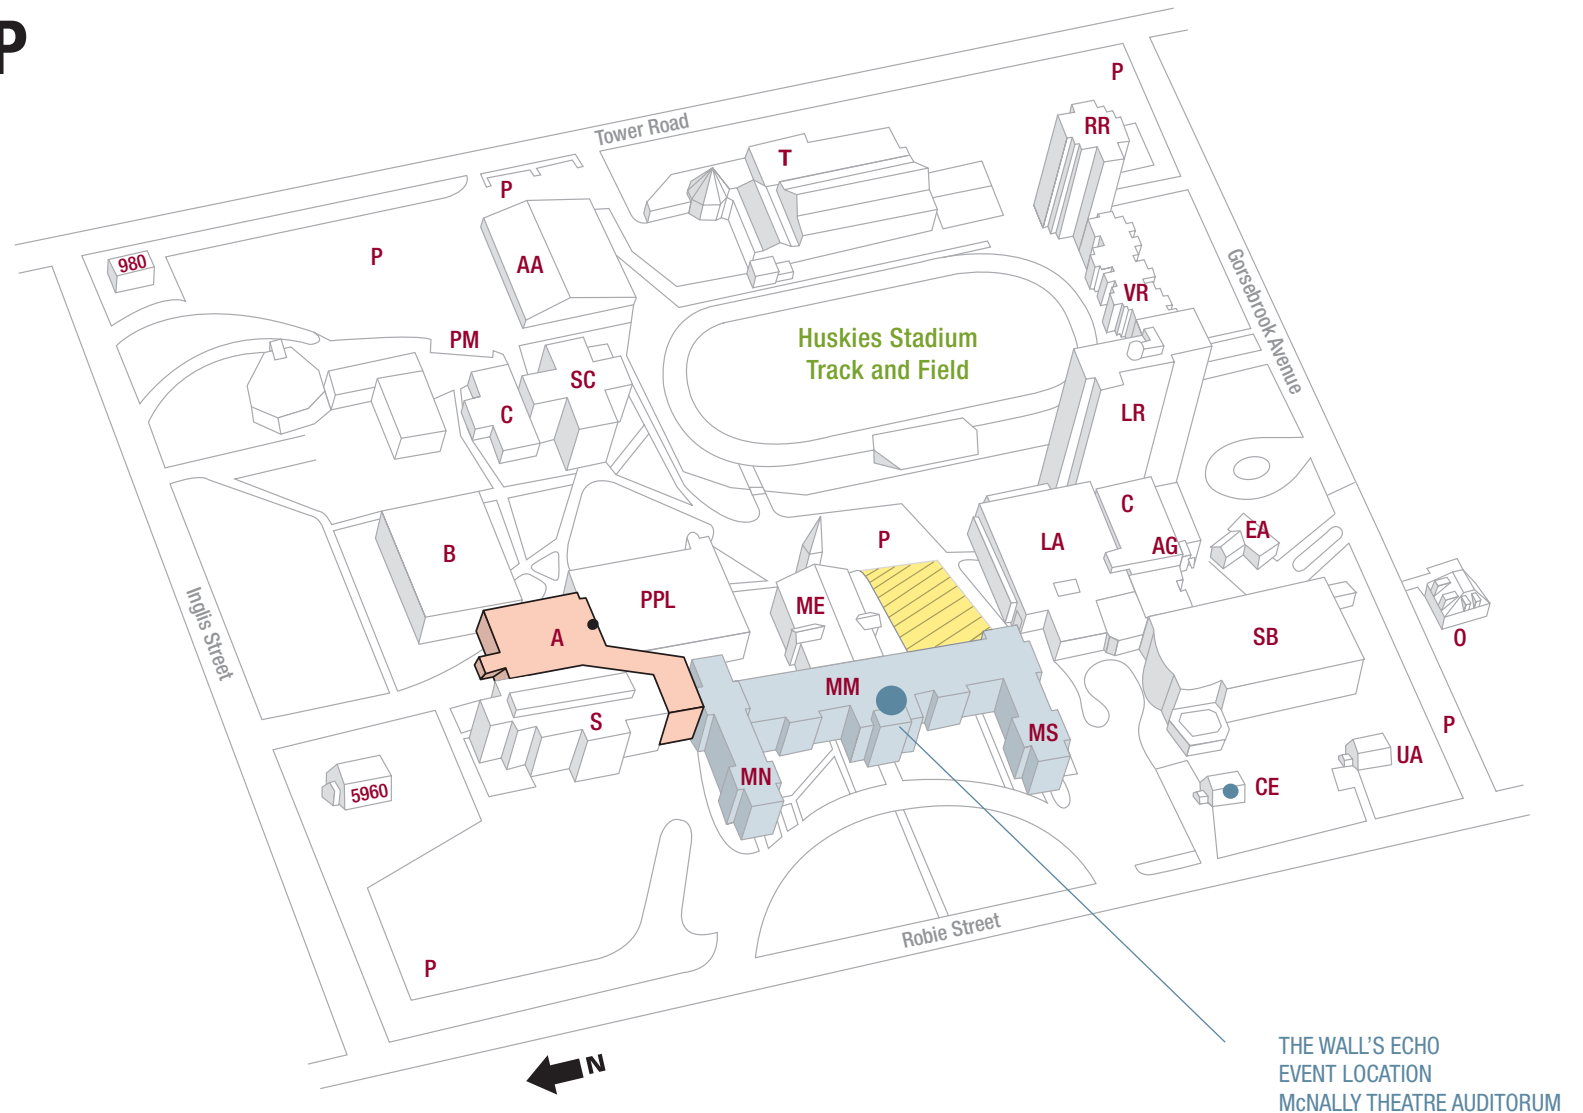

# CAMPUS MAP

One University. One World. Yours.

## LEGEND

<b>A</b>	Atrium	<b>LA</b>	Loyola Academic Complex	<b>P</b>	Parking	<b>T</b>	The Tower
<b>AA</b>	Alumni Arena	<b>LR</b>	Loyola Residence	<b>PM</b>	Parking Meters	<b>UA</b>	Development/Alumni
<b>AG</b>	Art Gallery	<b>ME</b>	McNally East Wing	<b>PPL</b>	Patrick Power Library	<b>VR</b>	Vanier Residence
<b>B</b>	Burke Building	<b>MM</b>	McNally Main	<b>RR</b>	Rice Residence	<b>980</b>	TESL Centre
<b>C</b>	Cafeteria	<b>MN</b>	McNally North Wing	<b>S</b>	Science Building	<b>5960</b>	Gorsebrook Research Institute for Atlantic Canada Studies
<b>CE</b>	Continuing Education	<b>MS</b>	McNally South Wing	<b>SB</b>	Sobey Building		
<b>EA</b>	External Affairs	<b>O</b>	The Oaks/International Activities	<b>SC</b>	O'Donnell Hennessey Student Centre		

All main buildings are wheelchair accessible and most are connected by tunnels or walkways.